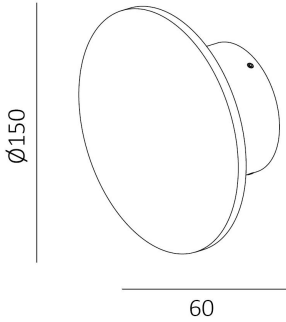

Luminaire

Wall light suitable for indoor and outdoor area
crossing: No
Warranty: 5 Years

The photograph may not match the reference exactly. Please read the product description to identify the finish.