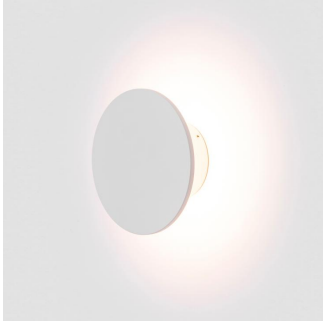

WL3165

10W Round Deco Wall light

Description

Nice even light effect;
IP65 (installed);
Different size are available;

Finish

White
Black

Material

Aluminium

TECHNICAL CHARACTERISTICS

Light source

Light source: 36pcs Osram SMD2835
Output (W): 9.6W (250mA 36V)
Total power consumption (W): 10W
Color temperature: 2700K/3000K/4000K
CRI: ≥ 90
Photobiological risk: RG1
Real Lumen: 800lm
Qty Leds: 36
Lm/Real W: 80
Life Time: 50.000h L90B10
MacAdam steps: 3
UGR: 14

Gear

This product is supplied with gear.
Built-in Actec triac Dimmable driver
RS-12-260T 260MA 23-46V(RCM)

Luminaire

Wall light suitable for indoor and outdoor area
crossing: No
Warranty: 5 Years

The photograph may not match the reference exactly. Please read the product description to identify the finish.